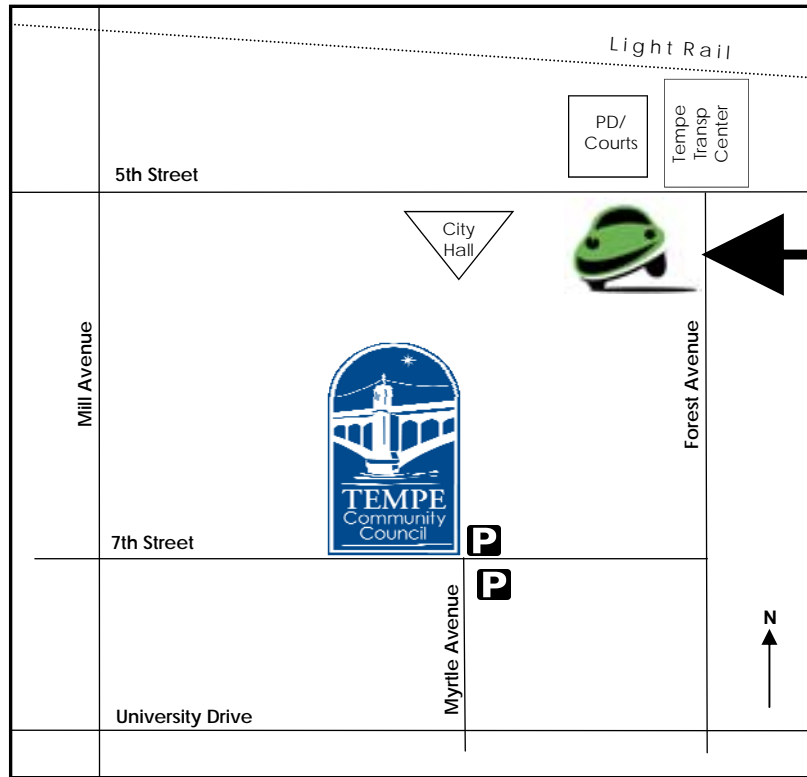

Tempe Community Council

(Governor Moeur Residence and Hatton Hall)

34 E 7th Street, Tempe
480.858.2300

Park HERE, 5th St. and Forest

Transportation/Parking Options		
City Parking Structure 1st Hr Free Remaining Fee as Posted Validation Available (TCC Use Only—Bring Ticket)	Underground Garage or Myrtle Lot 1st 1/2 Hr Free Remaining Fee as Posted	Bus, Orbit, Light Rail Metered Parking Along Street

Directions to Tempe

From US 60

101 North then follow "101/Price Freeway" Directions Above
or
Exit Rural Road
North on Rural to University
West on University to Mill, Myrtle or Forest

From I-10

202 East then follow "202" Directions Above
or
Exit University
East on University to Mill, Myrtle, or Forest

From 202

Exit Scottsdale Road/Rural Road
South to University Drive
West on University to Mill, Myrtle or Forest

From 101/Price Freeway

Exit University/Rio Salado Parkway
South (or North) to University
West on University to Mill, Myrtle or Forest